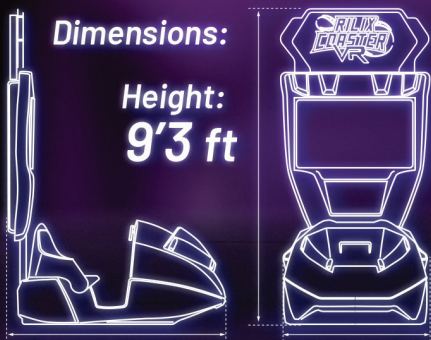

Don't miss out - Get ready to ride!

MADE IN USA

FEATURES

Dimensions:

Height:
9'3 ft

Length: 6 ft Width: 4 ft

Weight: 375 lbs

METAQUEST VR HEADSET

LIGHT AND EASY!

Mounted on wheels and weighing just 375 lbs, it is practical and easy to move.

SHOOTING MODE

Featuring new hand tracking technology, you can use your virtual hands to shoot targets.

ONLINE SUPPORT