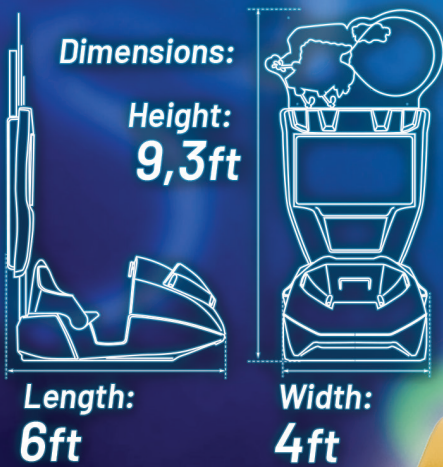

SETUP SPECIFICATIONS

Weight: 375lbs
Shipping: 473lbs
Power Consumption: 796w (6.8A)